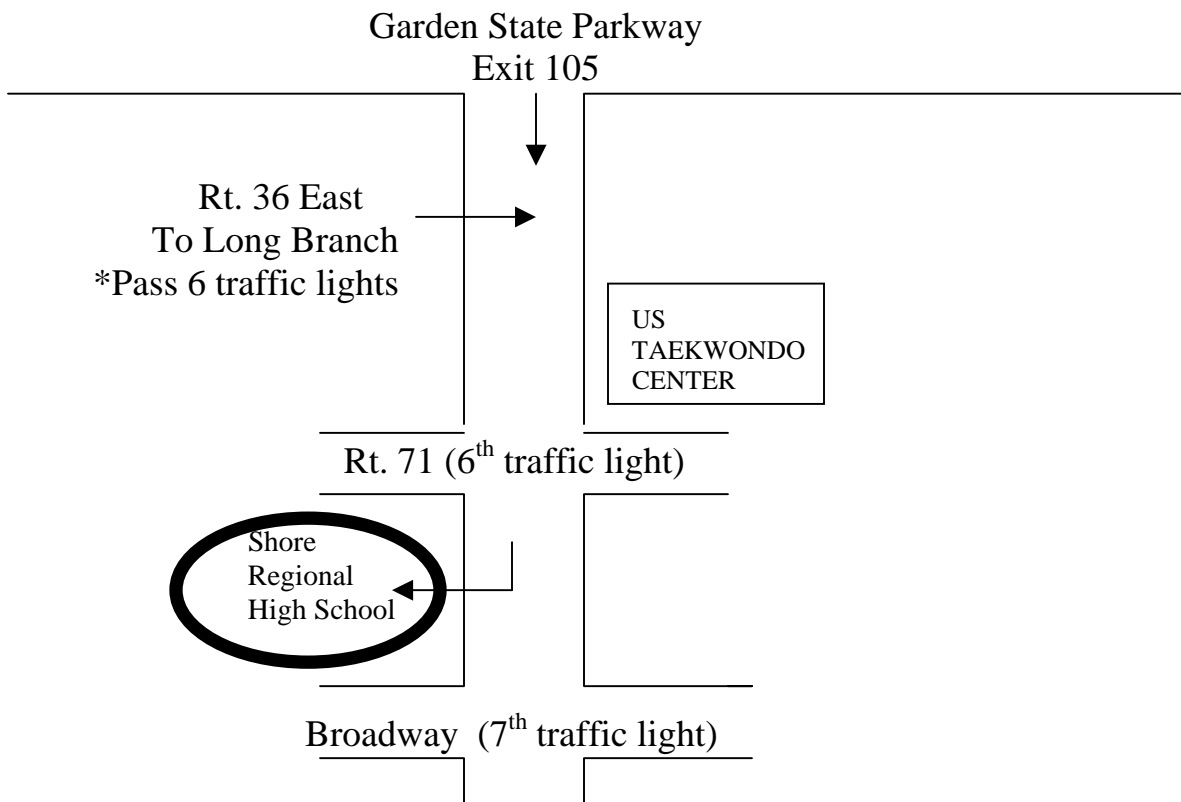

THE LONG BRANCH MAYOR'S CUP DIRECTIONS

Shore Regional Address: 132 State Route 36, West Long Branch, NJ 07764

THE LONG BRANCH MAYOR'S CUP DIRECTIONS

Shore Regional Address: 132 State Route 36, West Long Branch, NJ 07764