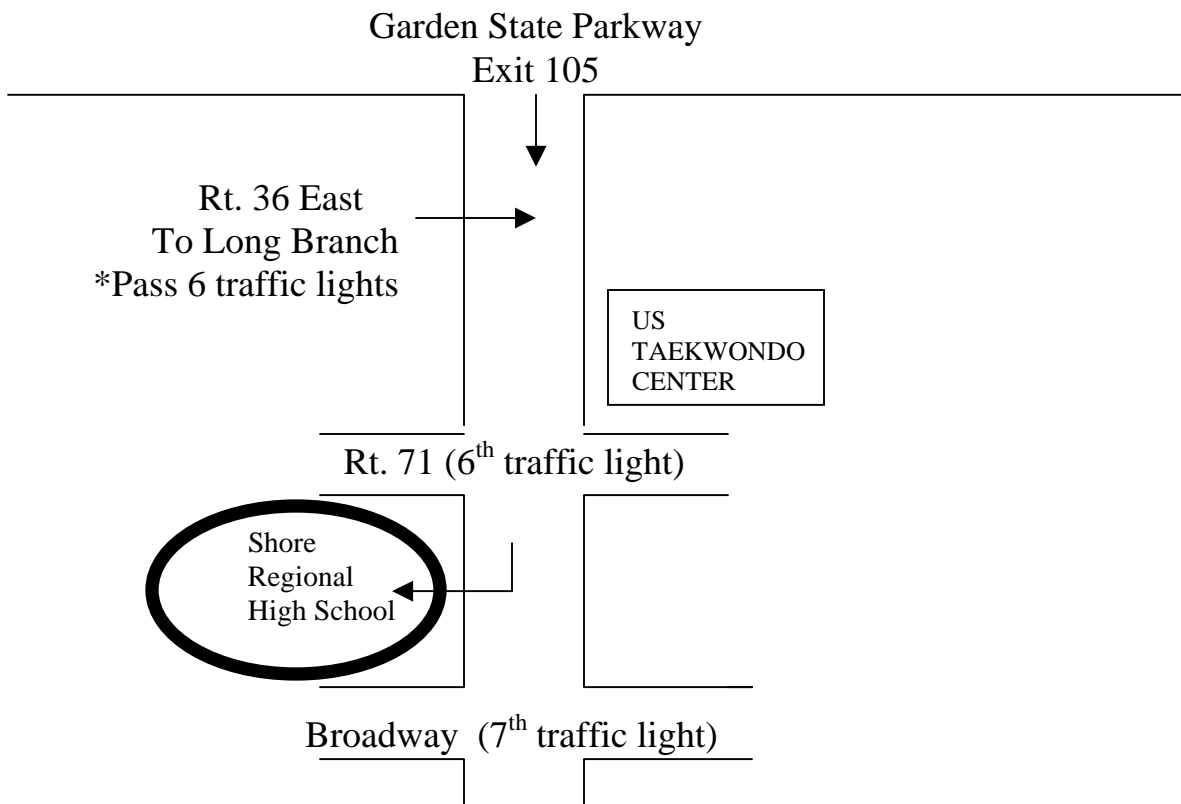

THE LONG BRANCH MAYOR'S CUP DIRECTIONS

Shore Regional Address: 132 State Route 36, West Long Branch, NJ 07764

THE LONG BRANCH MAYOR'S CUP DIRECTIONS

Shore Regional Address: 132 State Route 36, West Long Branch, NJ 07764